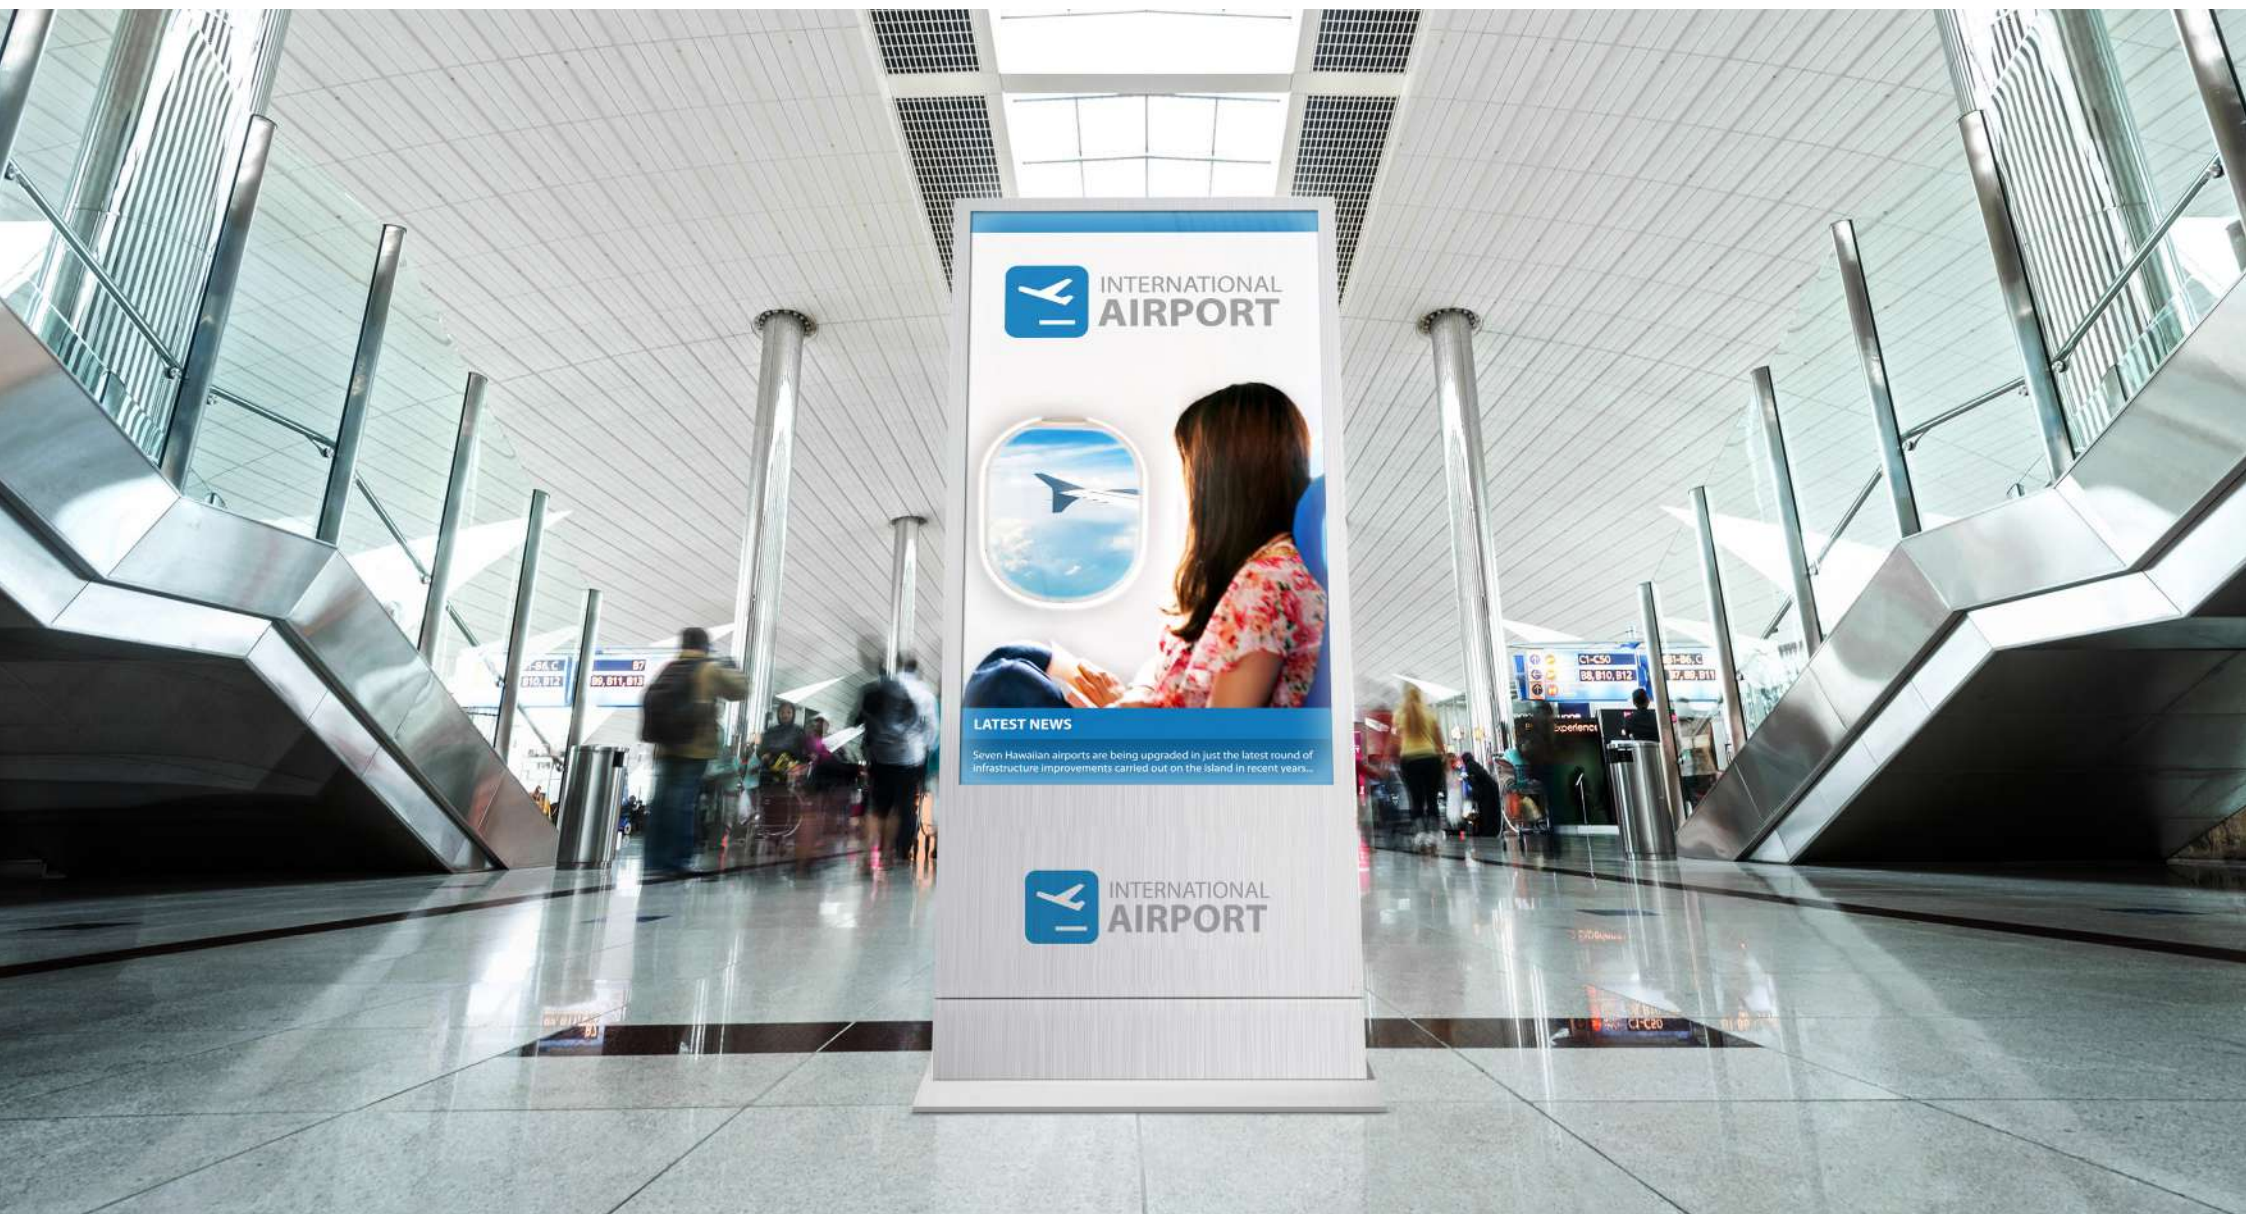

MEDIA TOTEM 65" BIFACCIALE / MEDIA TOTEM 65" DOUBLE-SIDED