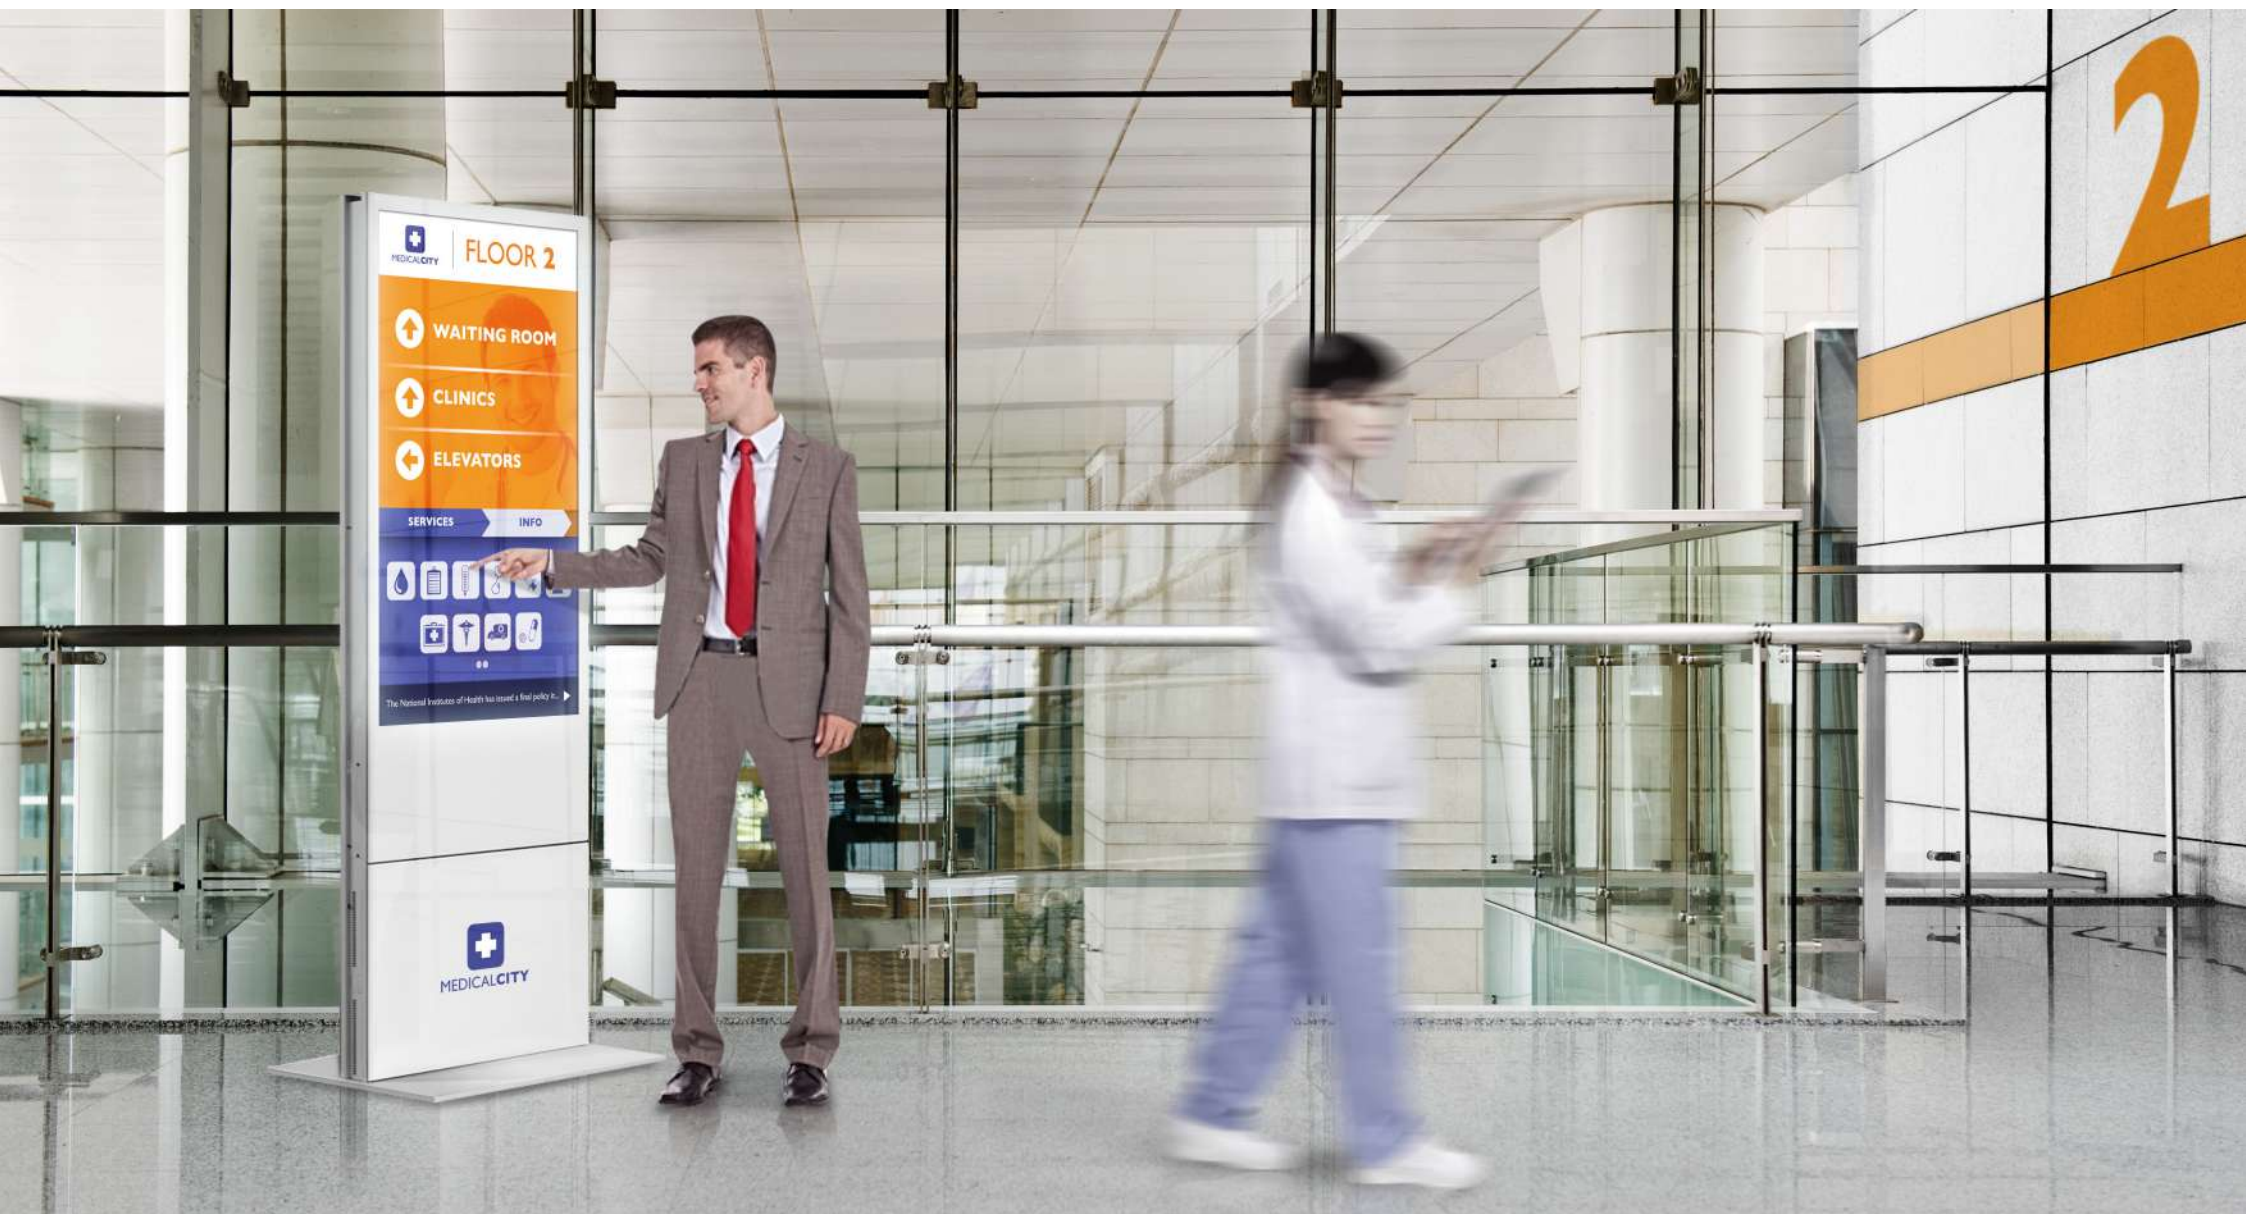

MEDIA TOTEM 55" MONOFACCIALE CON TOUCHSCREEN / MEDIA TOTEM 55" SINGLE-SIDED WITH TOUCHSCREEN